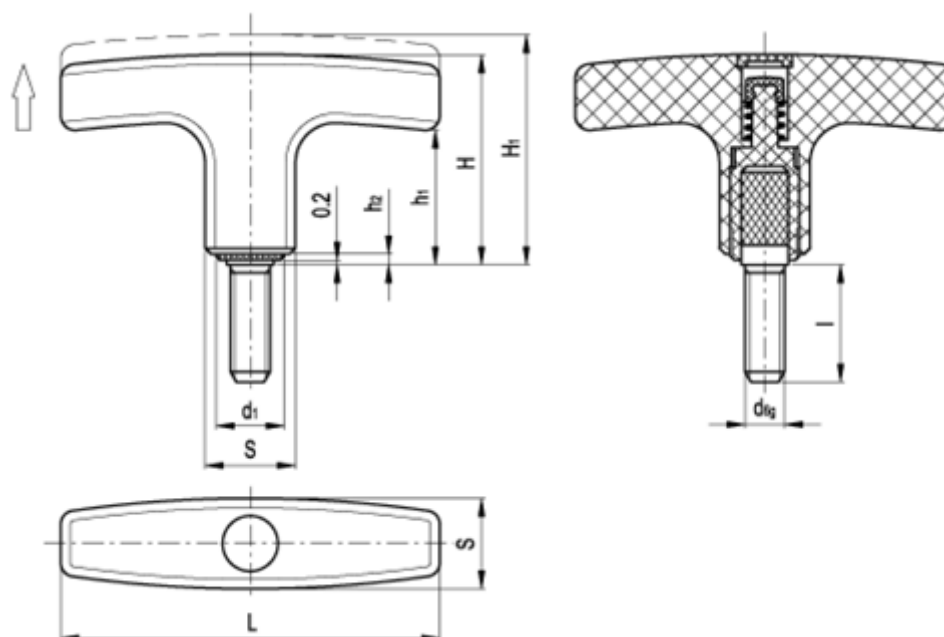

Article number: 2304032771

Description: E+G Adjustable T-Handle
L.652-X/80 p-M8x20

Measures

d_1 = 15
 d 6H = M8
 H = 42
 h_1 = 27
 H_1 = 46
 h_2 = 1
 l = 20
 L = 80

S = 20x20
Tooth number = 20